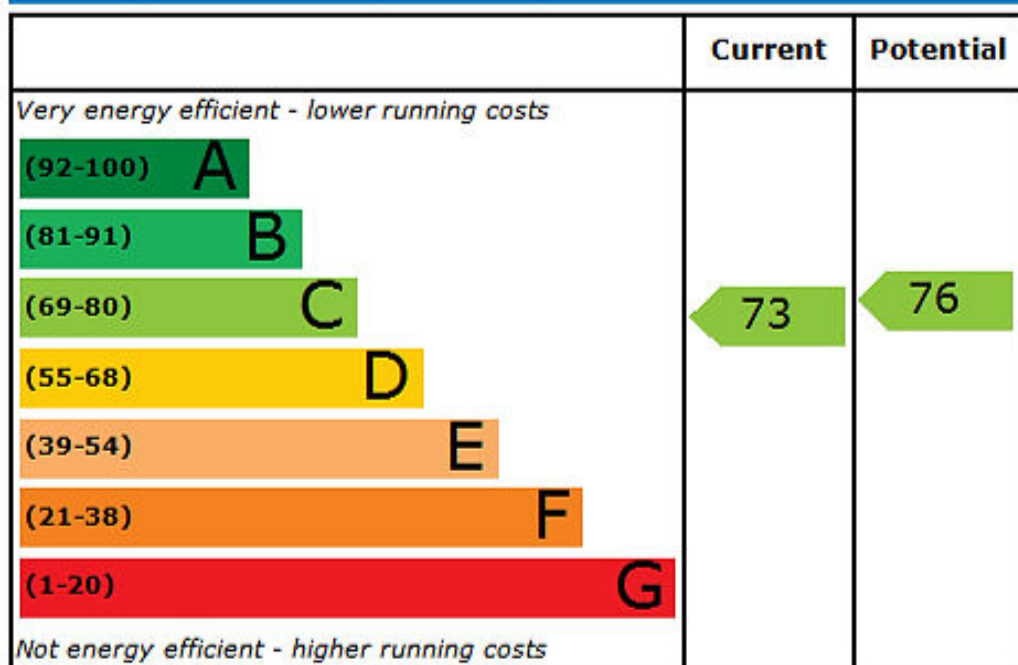

Energy Efficiency Rating

England & Wales EU Directive 2002/91/EC 

Environmental (CO₂) Impact Rating

England & Wales EU Directive 2002/91/EC 