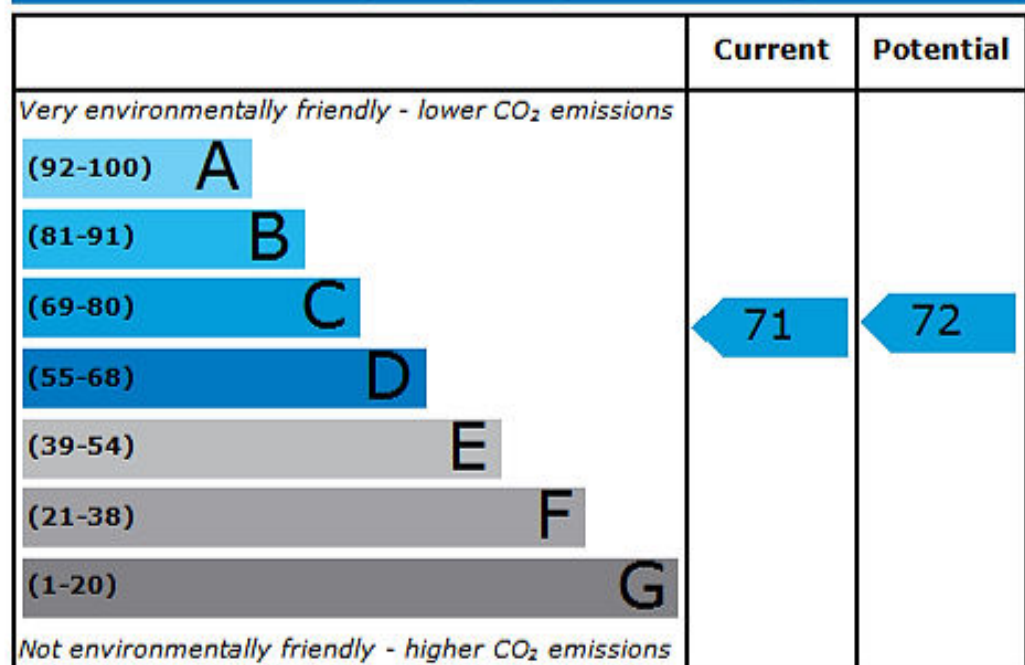

Energy Efficiency Rating

England & Wales EU Directive 2002/91/EC 

Environmental (CO₂) Impact Rating

England & Wales EU Directive 2002/91/EC 