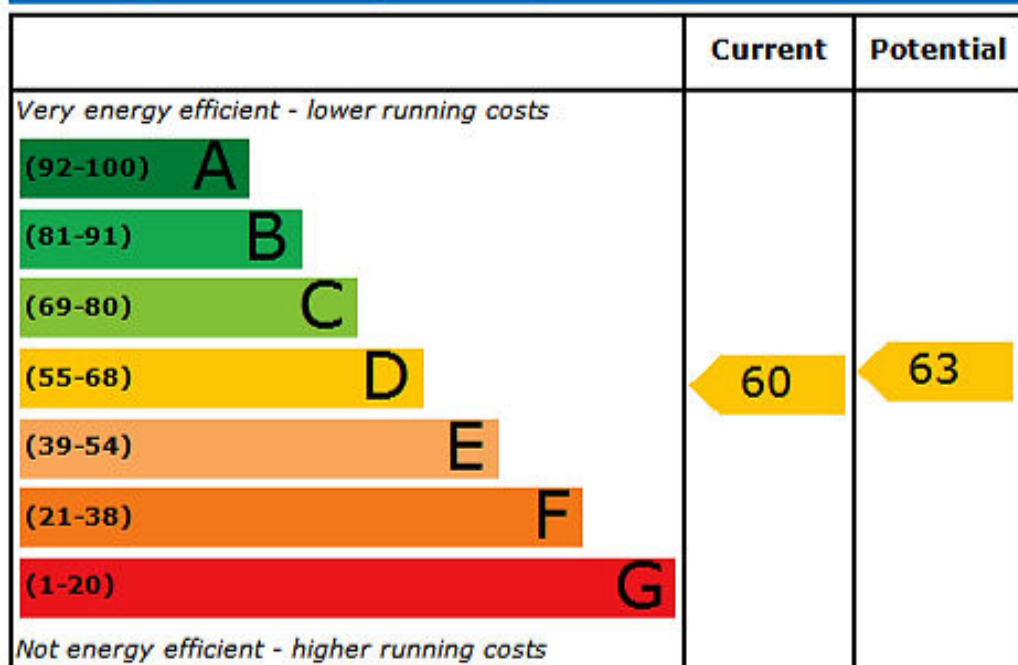

Energy Efficiency Rating

England & Wales EU Directive 2002/91/EC 

Environmental (CO₂) Impact Rating

England & Wales EU Directive 2002/91/EC 