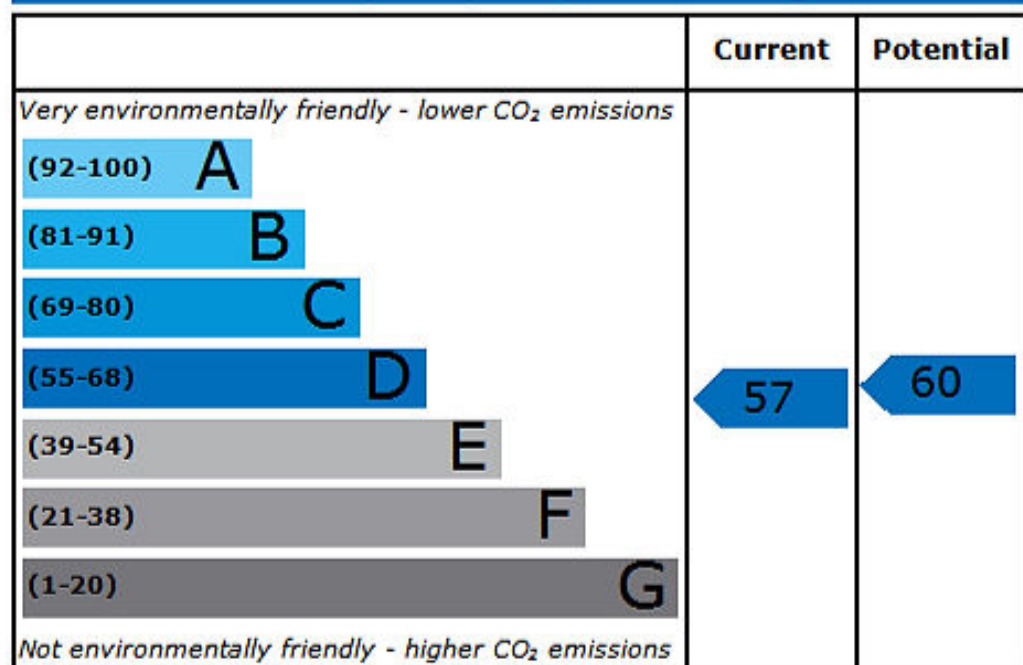

Energy Efficiency Rating

England & Wales EU Directive 2002/91/EC 

Environmental (CO₂) Impact Rating

England & Wales EU Directive 2002/91/EC 